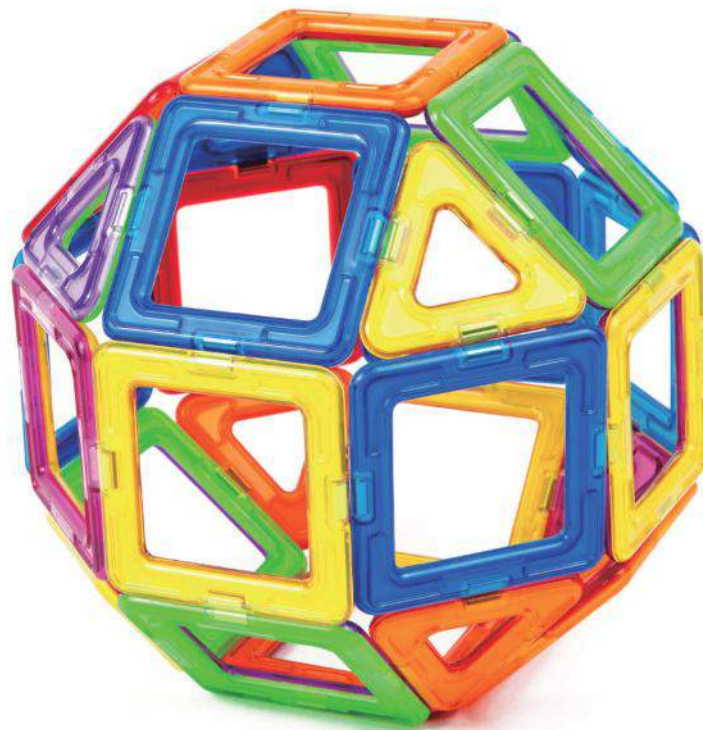

Entertaining and educational

Explore and experiment with diverse shapes in eight color to create simple and complex 3-D models.
Feel the magnetic force and have countless hours of fun exploring the Magformers connection possibilities !

さかな

Fish

 x6  x6

つくりかた

How to create

ちいさなボール

Small Ball

 x8  x6

つくりかた

How to create

ボール

Ball

 x8  x18

つくりかた

How to create

ほし Star